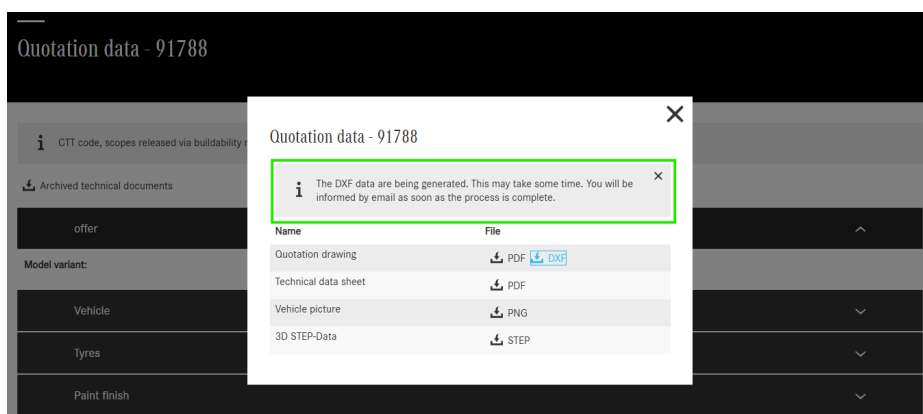

This Bodybuilder Information is valid as at the above date.

Example order preview

Example 2D chassis drawings

Example offer preview

The latest news can also be found on our website for bodybuilders at
<https://bb-portal.mercedes-benz-trucks.com>